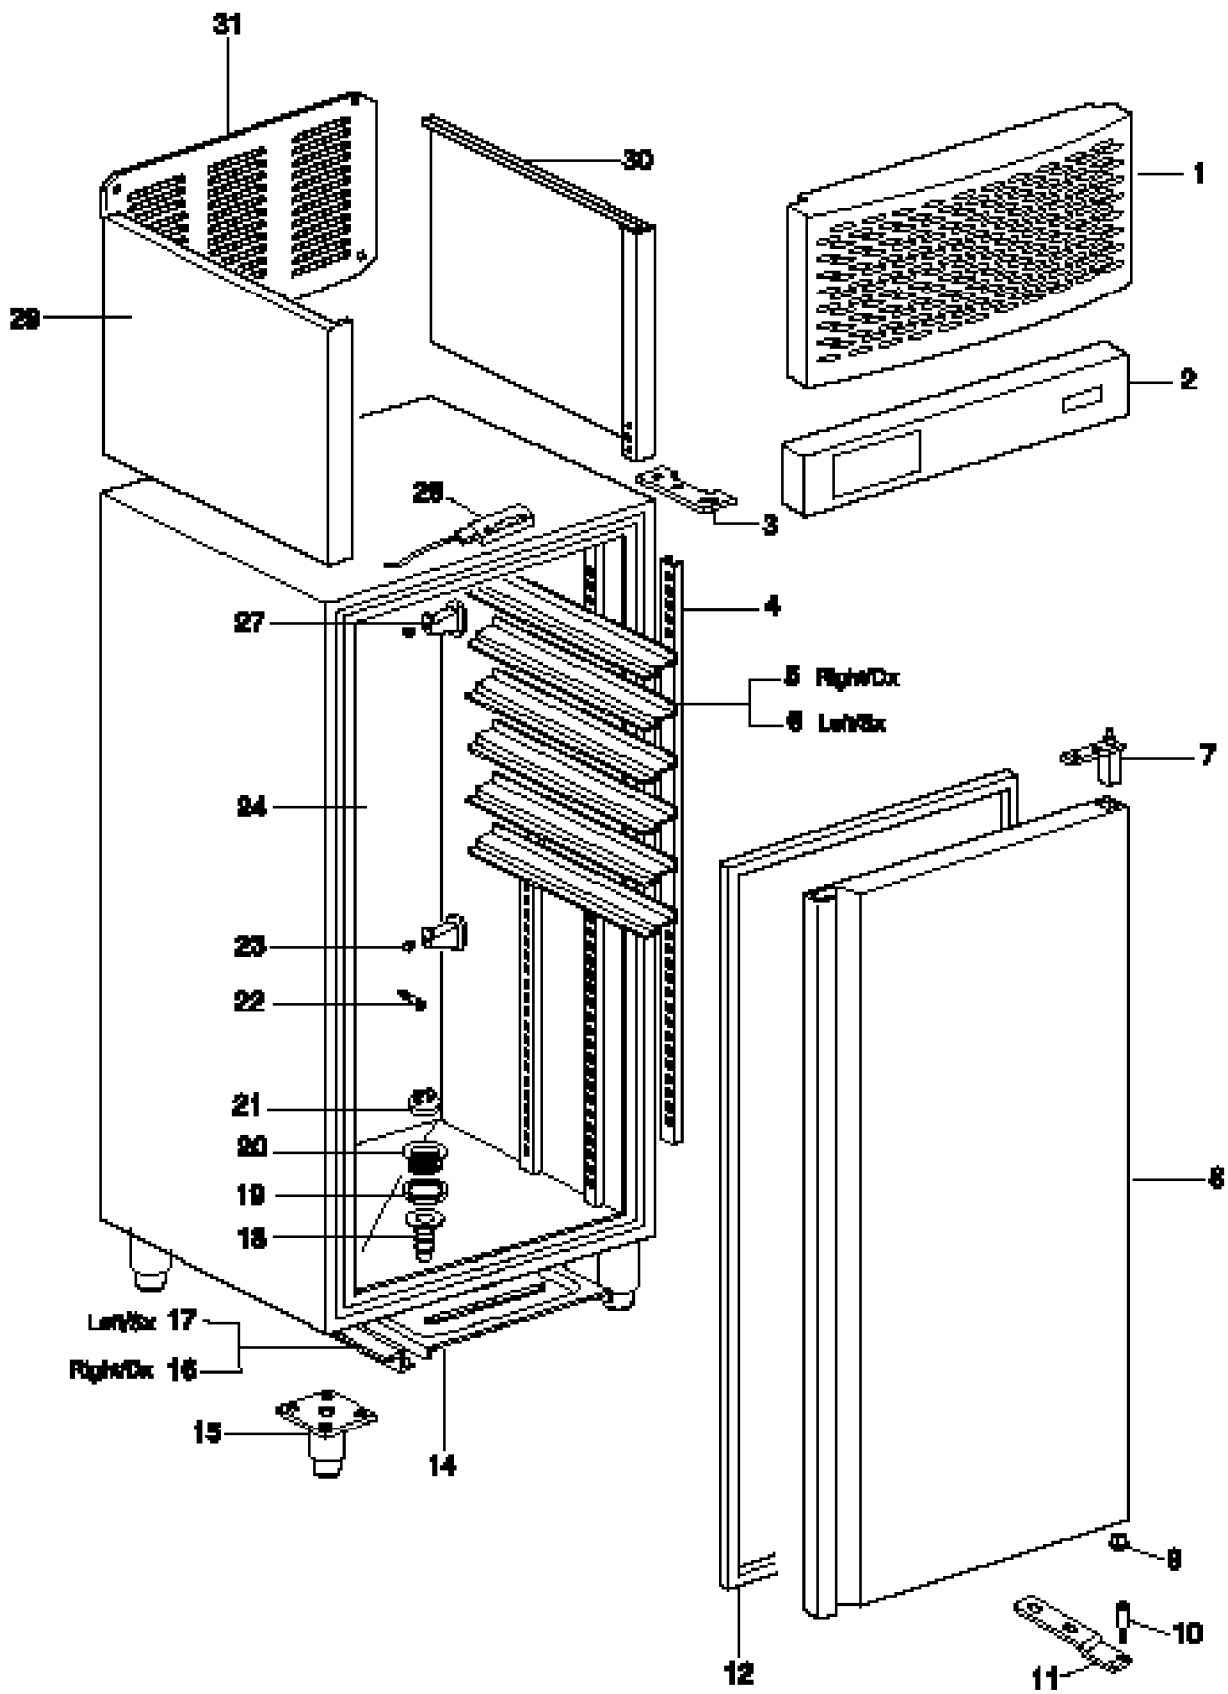

**40 kg - BLAST CHILLER
ABBATTITORI VERTICALI DA 40 kg**

Factory code: **728015**

PNC	Model	Ref.	Page	Brand
728015	ESBC40			E

Pag.	Index	Indice
1	Cabinet and door	Armadio e porta
2	Cooling unit assembly	Gruppo refrigerante Blast Chiller
3	Control panel	Pannello comandi
4/6	Spare parts list	Lista ricambi