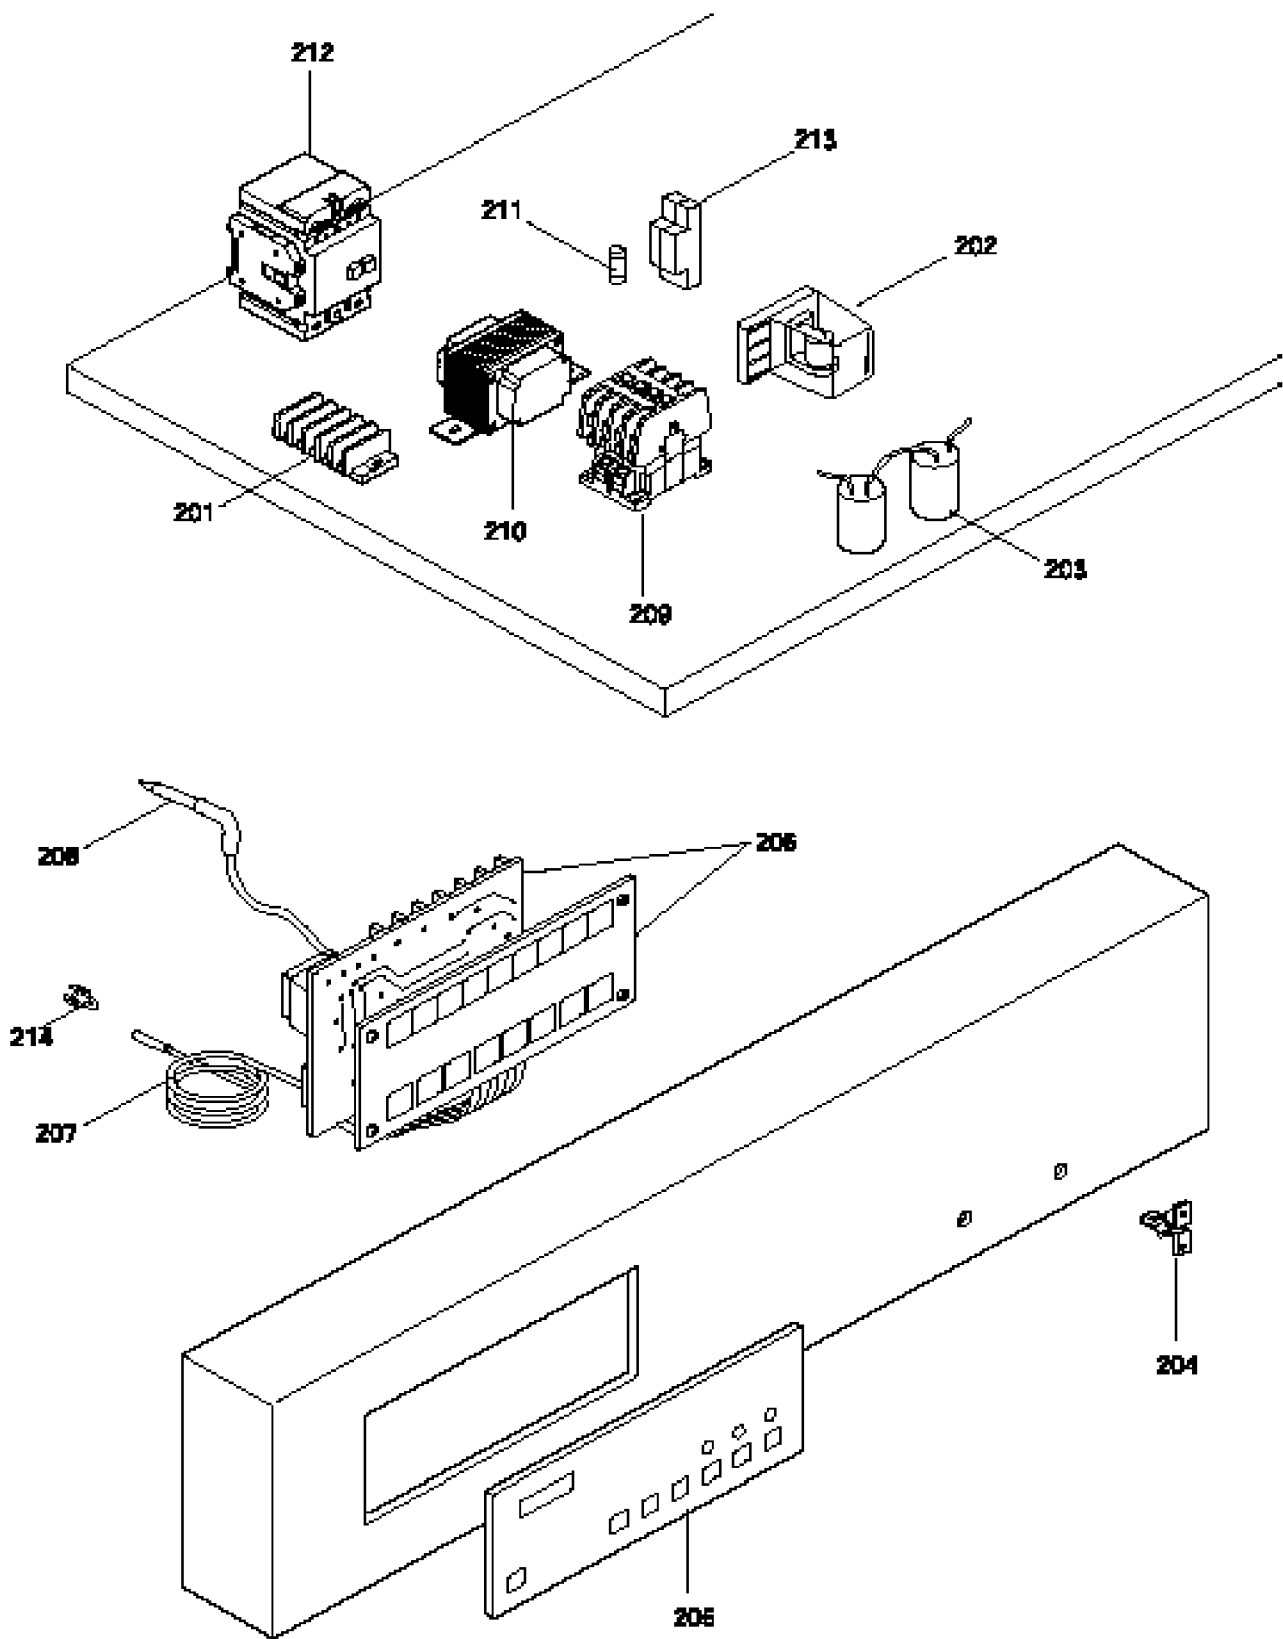

541307_4

Da Ser. Nr. / From ser. nr.: 820..

Doc. Nr.: **728015**